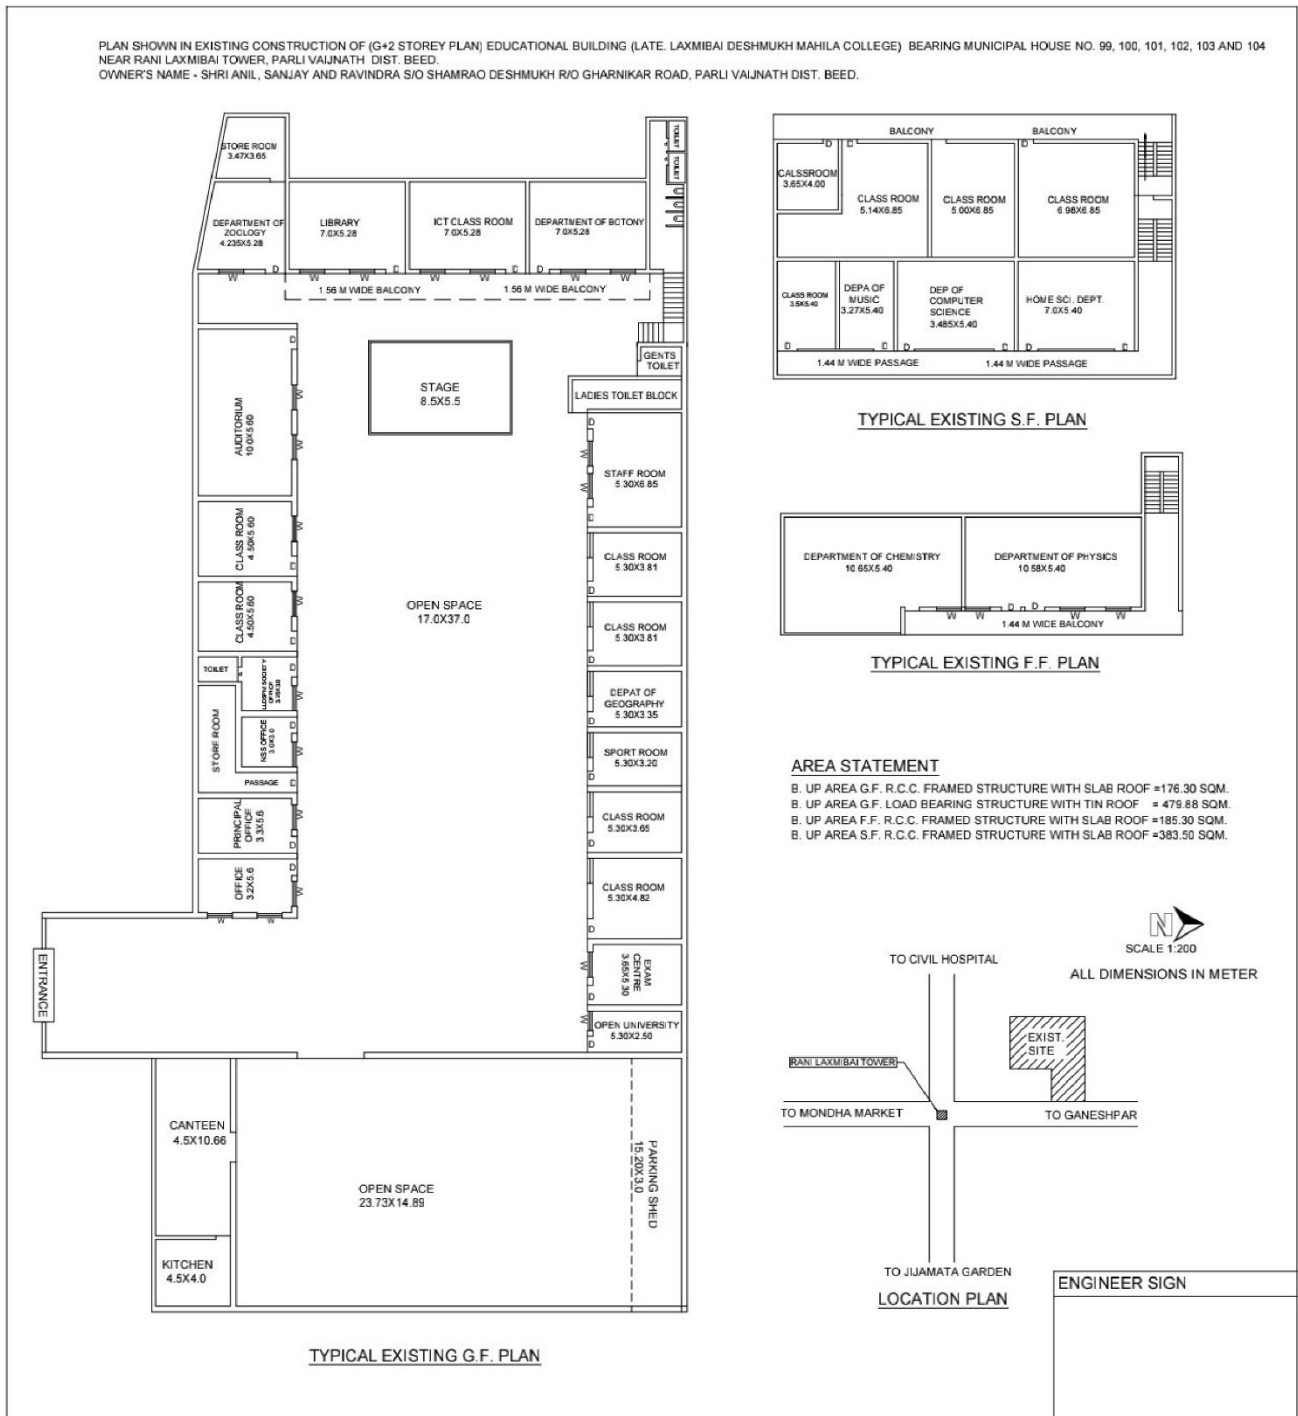

Late Laxmibai Deshmukh Mahila Mahavidyalaya, Parli Vajinath

College Campus

Map of the college campus

Total Area in Acres: **0.414**

Built Up Area in SqM: **1224.98SQM**

Pics of the Campus:

 **GPS Map Camera**

Parli Vaijnath, Maharashtra, India

RGXJ+CV2, Peth Mohallah, Parli Vaijnath, Maharashtra

431515, India

Lat 18.848643°

Long 76.532164°

12/06/24 01:51 PM GMT +05:30

PRINCIPAL
Late Laxmibai Deshmukh
Mahila Mahavidyalaya
Parli-Vaijnath Dist. Beed